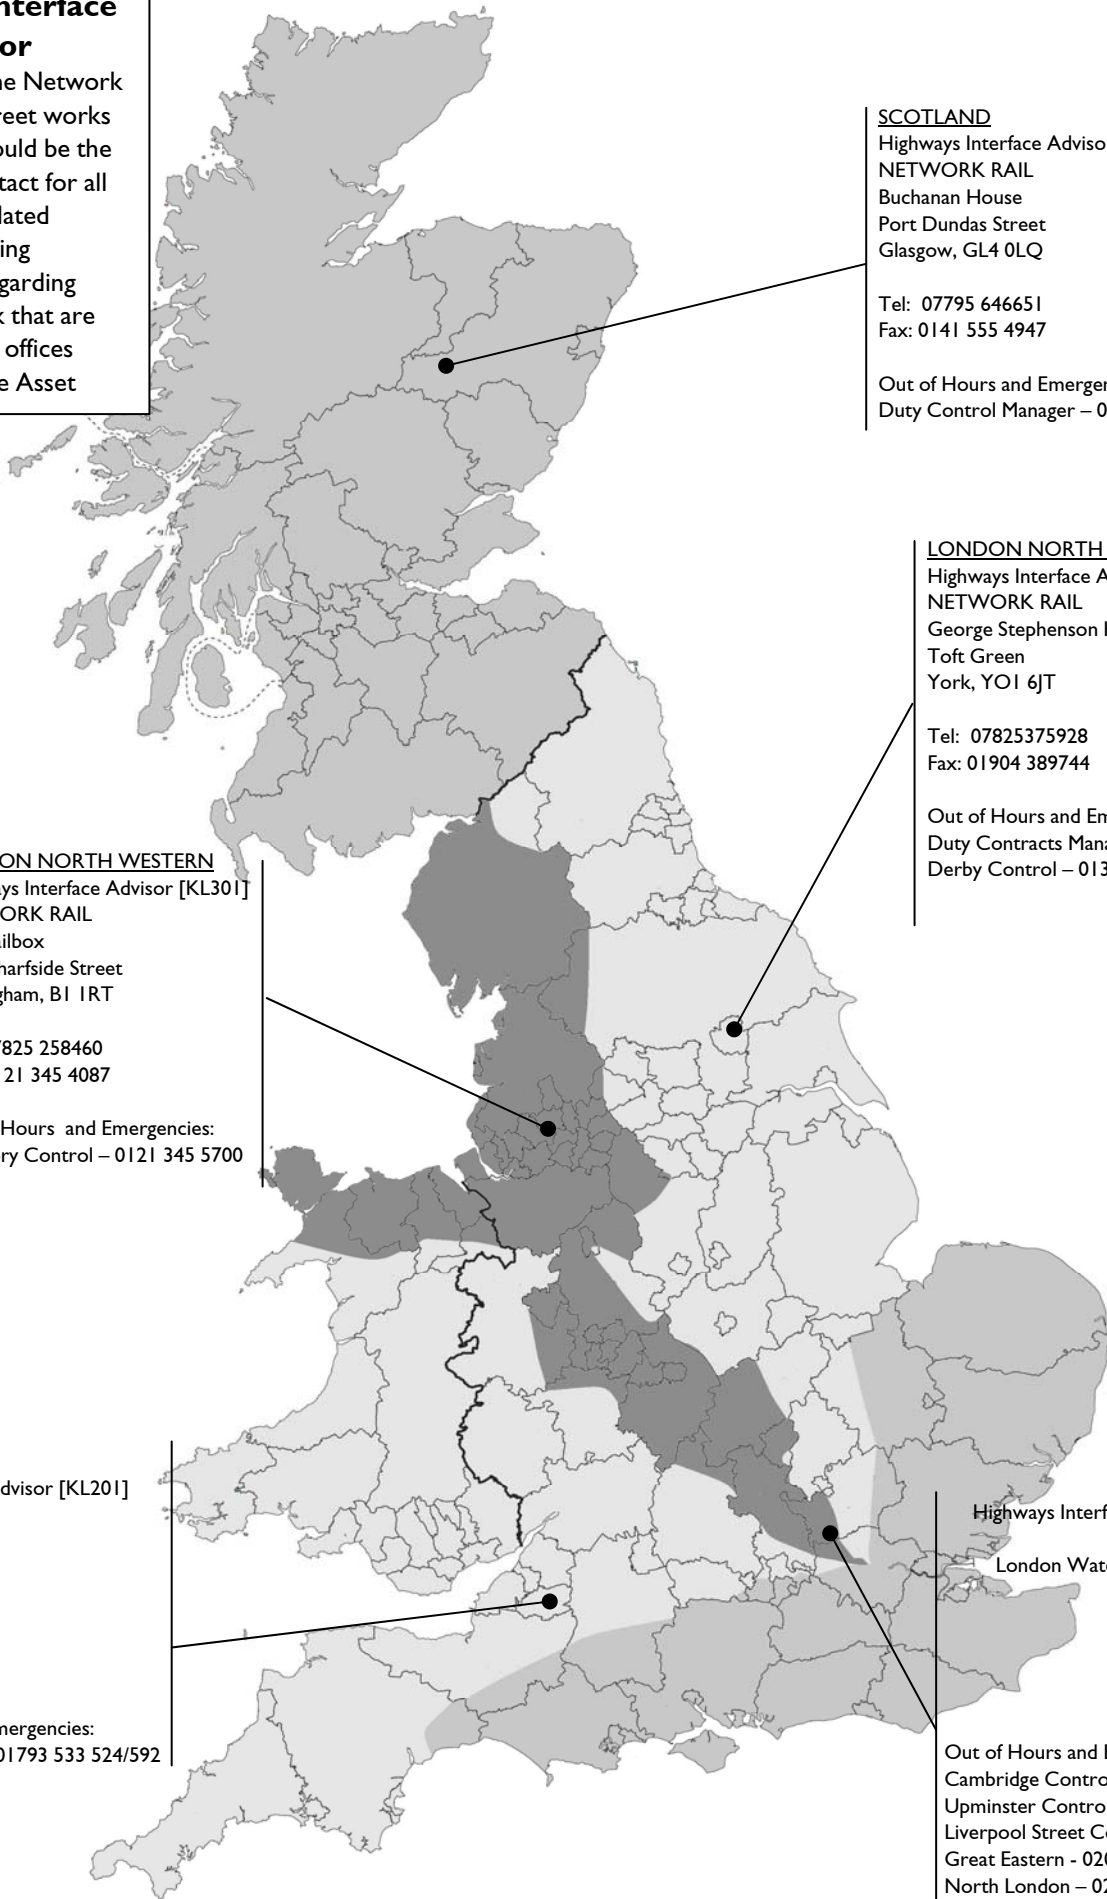

Highways Interface Advisor

The Advisor is the Network Rail Territory street works specialist and should be the first point of contact for all Street Works related enquiries, excluding Consultations regarding methods of work that are dealt with by the offices nominated on the Asset

SCOTLAND

Highways Interface Advisor [KL501]
NETWORK RAIL
Buchanan House
Port Dundas Street
Glasgow, GL4 0LQ

Tel: 07795 646651
Fax: 0141 555 4947

Out of Hours and Emergencies:
Duty Control Manager – 0141 335 2020

LONDON NORTH WESTERN

Highways Interface Advisor [KL301]
NETWORK RAIL
The Mailbox
100 Wharfside Street
Birmingham, B1 1RT

Tel: 07825 258460
Fax: 0121 345 4087

Out of Hours and Emergencies:
Territory Control – 0121 345 5700